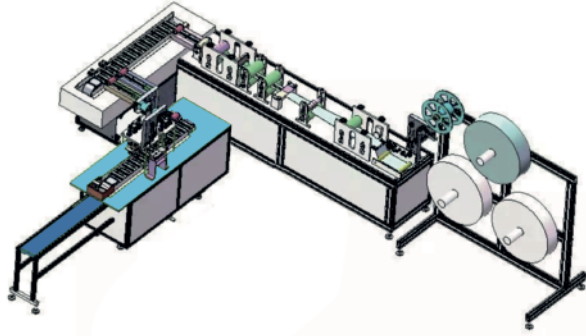

## DISPOSABLE NONWOVEN MOUTH & FACE MASK PRODUCTION MACHINE

It is a machine that full automatically produces three-layer mouth masks using Nonwoven SS fabric and Meltblown fabric.

The ultrasonic system is designed on the basis of full-automation.

Produces 80-100 ready-to-wear masks per minute with a single welding robot.

5 ultrasonic units were used in this mask production automat.

The whole process of production of mouth and face masks is carried out with automatically in a serial motion without the touch of human hand.